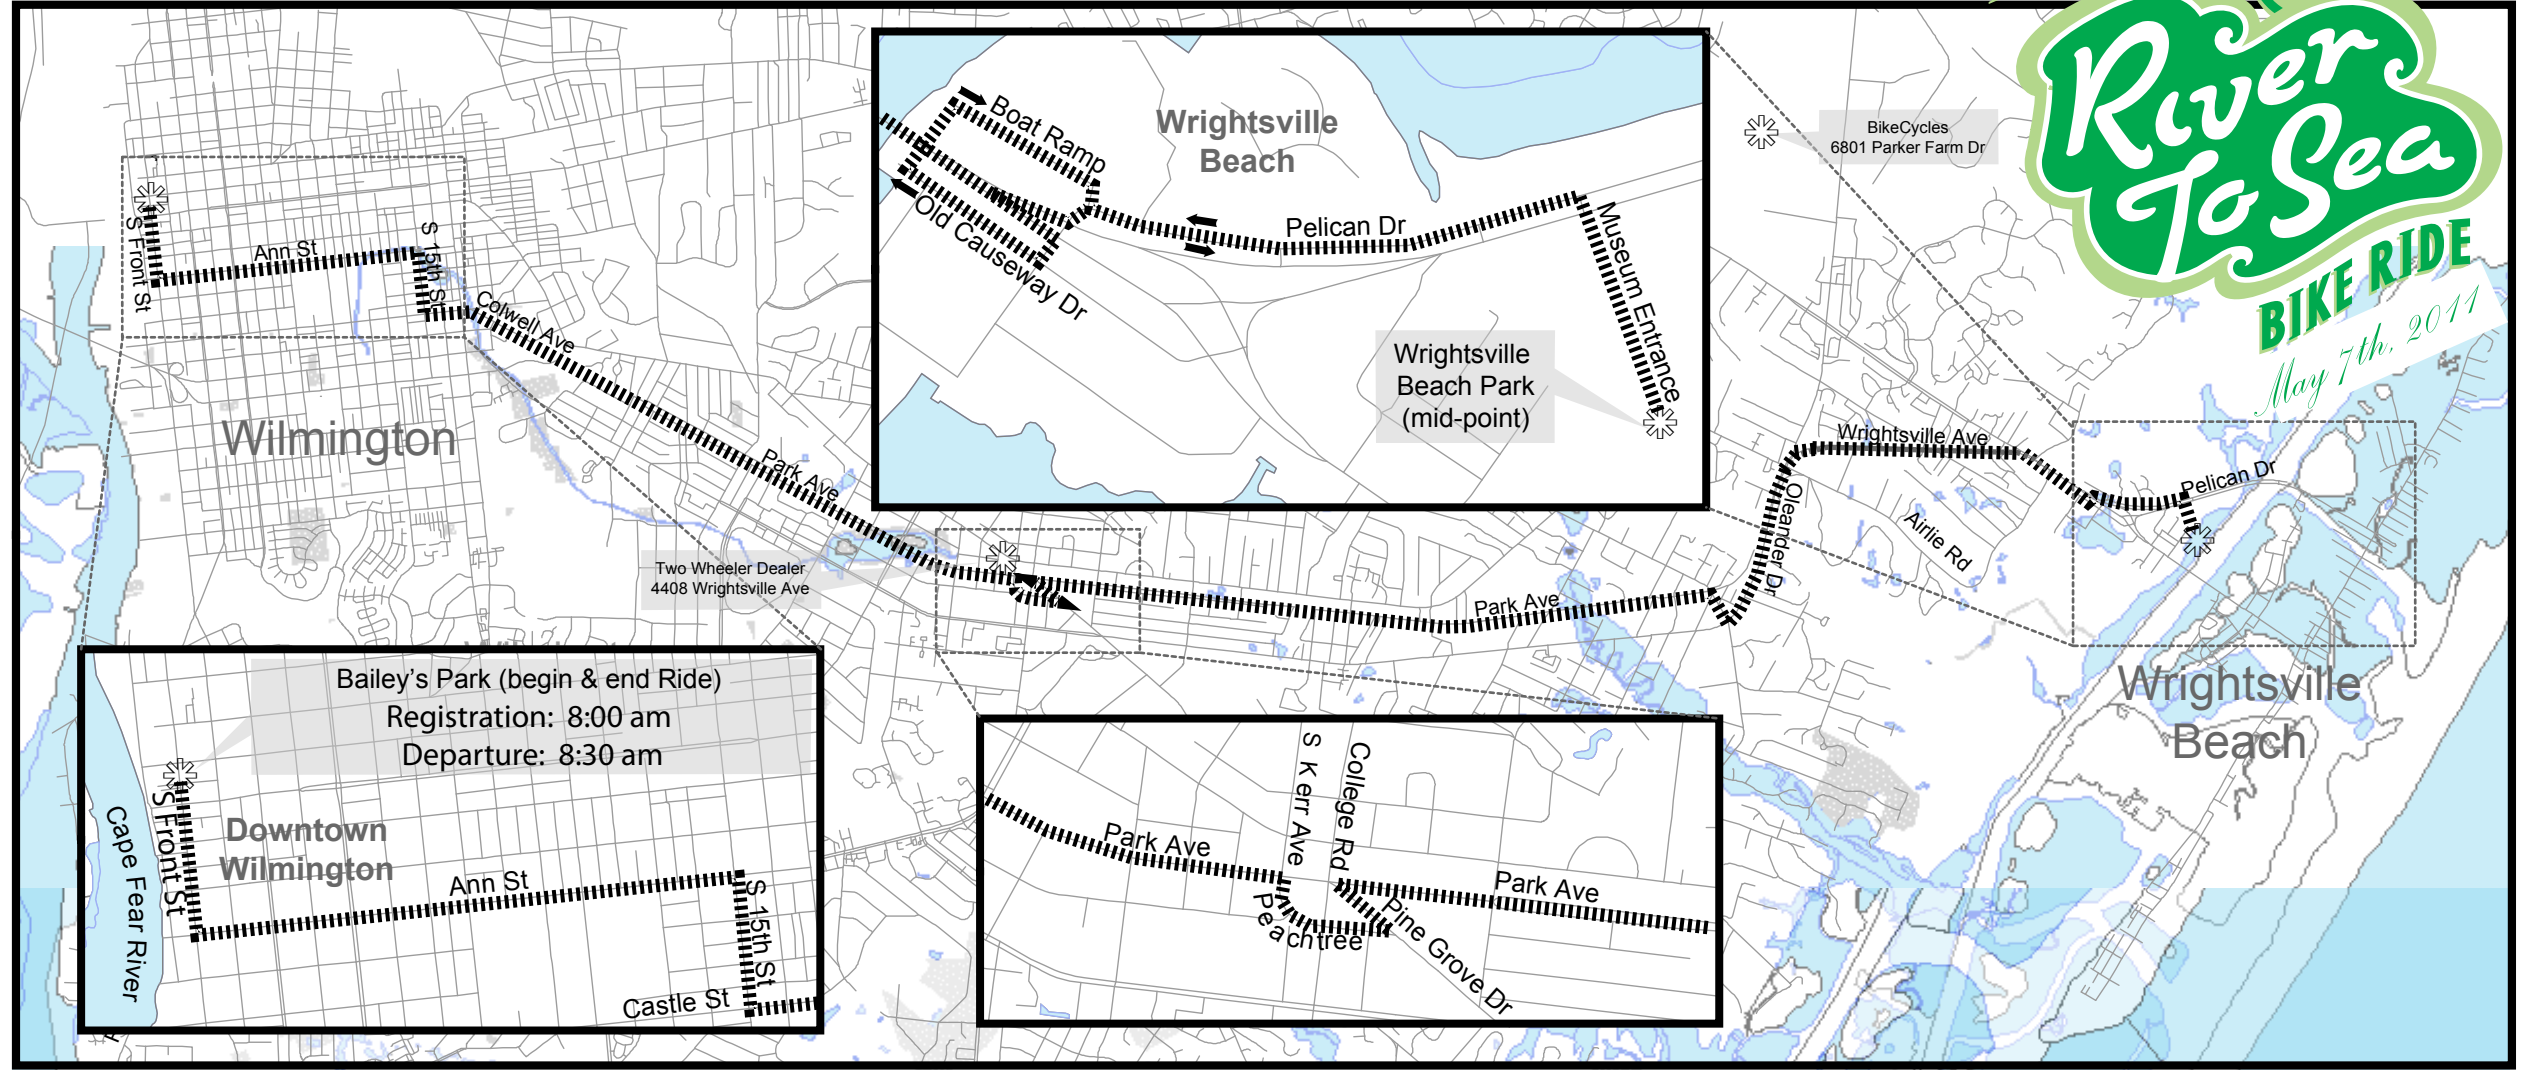

The 22nd Annual River to Sea Ride will be held on May 7, 2011.

This casual bicycle ride begins and ends in downtown with a layover in Wrightsville Beach. For more information, please visit [RivertoSeaBikeway.com](http://RivertoSeaBikeway.com) or call 910-341-3258.